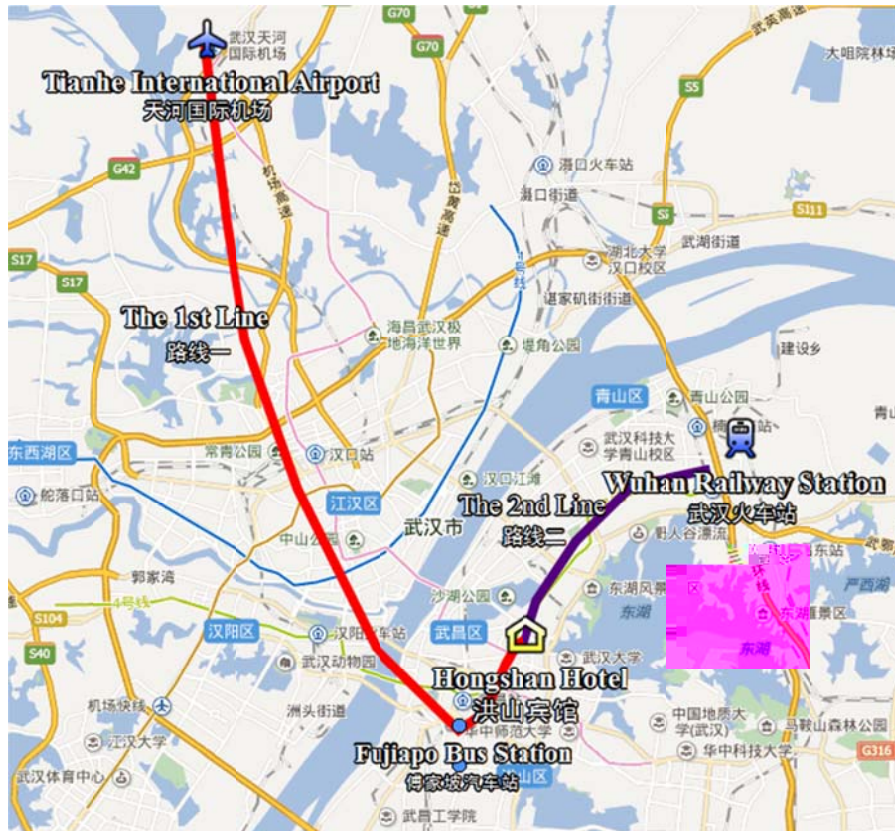

Please take me to Hongshan Hotel

请带我去洪山宾馆

Transportation:

Wuhan Tianhe International Airport ----- Hongshan Hotel:

- 1) Tianhe Airport -----(Wuhan Metro Line 2)----Hongshan Square D2
- 2) Taxi (about RMB 150 Cash Only)
- 3) Tianhe Airport -----(Airport Shuttle Bus 1)---- Fujiapo Bus Station -----(Bus 578) ----- Hongshan Square

Railway Station ----- Hongshan Hotel:

- 1) Wuhan Railway Station ----- (Wuhan Metro Line 4) ----- Hongshan Square D2
- 2) Hankou Railway Station ----- (Wuhan Metro Line 4) ----- Hongshan Square D2
- 3) Wuchang Railway Station ----- (Wuhan Metro Line 4) ----- Hongshan Square D2

①**Line 1 Airport Bus:** Get in at the Tianhe International Airport Terminal, get off at the Wuluo Road Fujiapo (Fujiapo Bus Station).

机场巴士一号线: 天河机场国际航站楼上车, 武珞路傅家坡(傅家坡客运站)下车;

②**578 Bus (Liyuan Square direction):** Get in at the Wuluo Road 15 Middle School station, get off at the Hongshan Road station, walking about 300 meters to reach the Hongshan Hotel.

578 路公交车(梨园广场方向): 武珞路十五中站乘车, 洪山路站下车, 步行约 300 米到达洪山宾馆。

Wuhan Railway Station to Hongshan Hotel

路线二： 武汉站-洪山宾馆

- (1) **Taxi:** You can order a taxi in the taxi parking lot.
出租车: 可在出租车停车场乘坐出租车。

(2) **Line 4, Wuhan Metro (Huangjinkou direction):** Get off at the Hongshan Square Station, the Exit D2, and the running time is 6:00-22:00.