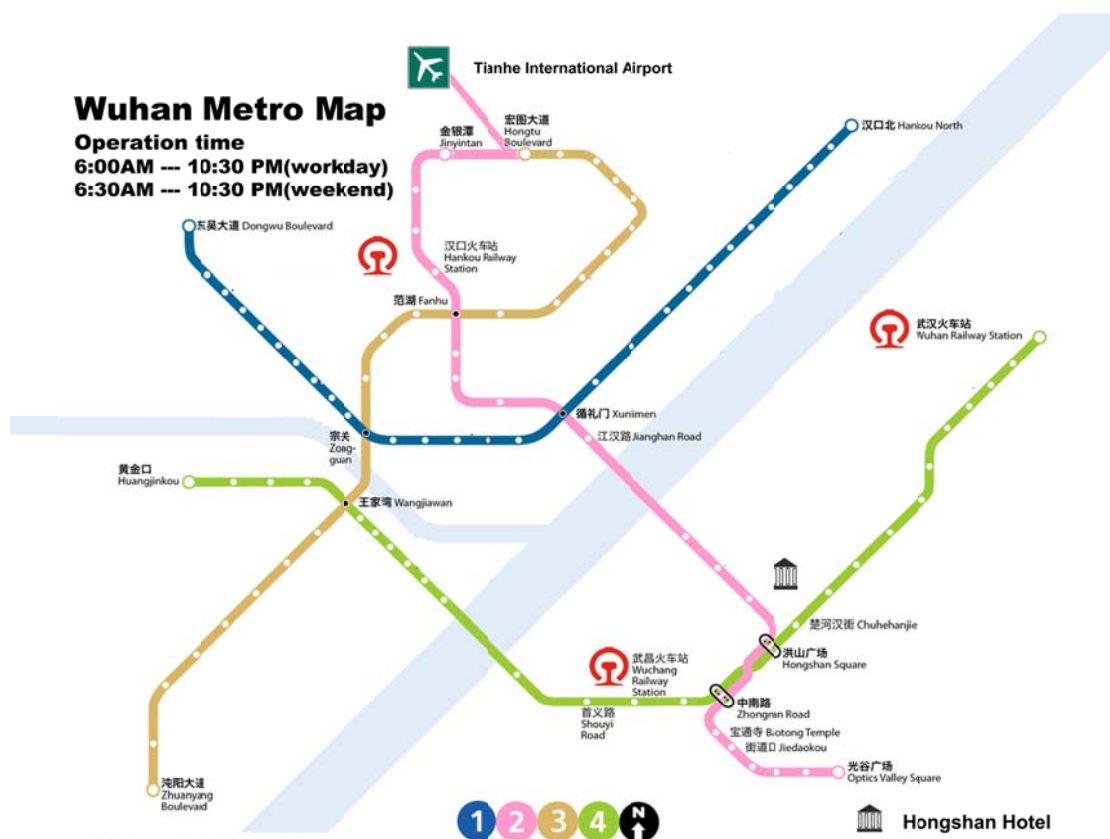

Please take me to Hongshan Hotel

请带我去洪山宾馆

Transportation:

Wuhan Tianhe International Airport ----- Hongshan Hotel:

- 1) Tianhe Airport -----(Wuhan Metro Line 2)----Hongshan Square D2
- 2) Taxi (about RMB 150 Cash Only)
- 3) Tianhe Airport -----(Airport Shuttle Bus 1)---- Fujiapo Bus Station -----(Bus 578) ----- Hongshan Square

Railway Station ----- Hongshan Hotel:

- 1) Wuhan Railway Station ----- (Wuhan Metro Line 4) ----- Hongshan Square D2
- 2) Hankou Railway Station ----- (Wuhan Metro Line 4) ----- Hongshan Square D2
- 3) Wuchang Railway Station ----- (Wuhan Metro Line 4) ----- Hongshan Square D2

①**Line 1 Airport Bus:** Get in at the Tianhe International Airport Terminal, get off at the Wuluo Road Fujiapo (Fujiapo Bus Station).

机场巴士一号线: 天河机场国际航站楼上车, 武珞路傅家坡(傅家坡客运站)下车;

②**578 Bus (Liyuan Square direction):** Get in at the Wuluo Road 15 Middle School station, get off at the Hongshan Road station, walking about 300 meters to reach the Hongshan Hotel.

578 路公交车(梨园广场方向): 武珞路十五中站乘车, 洪山路站下车, 步行约 300 米到达洪山宾馆。

Wuhan Railway Station to Hongshan Hotel

路线二： 武汉站-洪山宾馆

- (1) **Taxi:** You can order a taxi in the taxi parking lot.
出租车: 可在出租车停车场乘坐出租车。

(2) **Line 4, Wuhan Metro (Huangjinkou direction):** Get off at the Hongshan Square Station, the Exit D2, and the running time is 6:00-22:00.